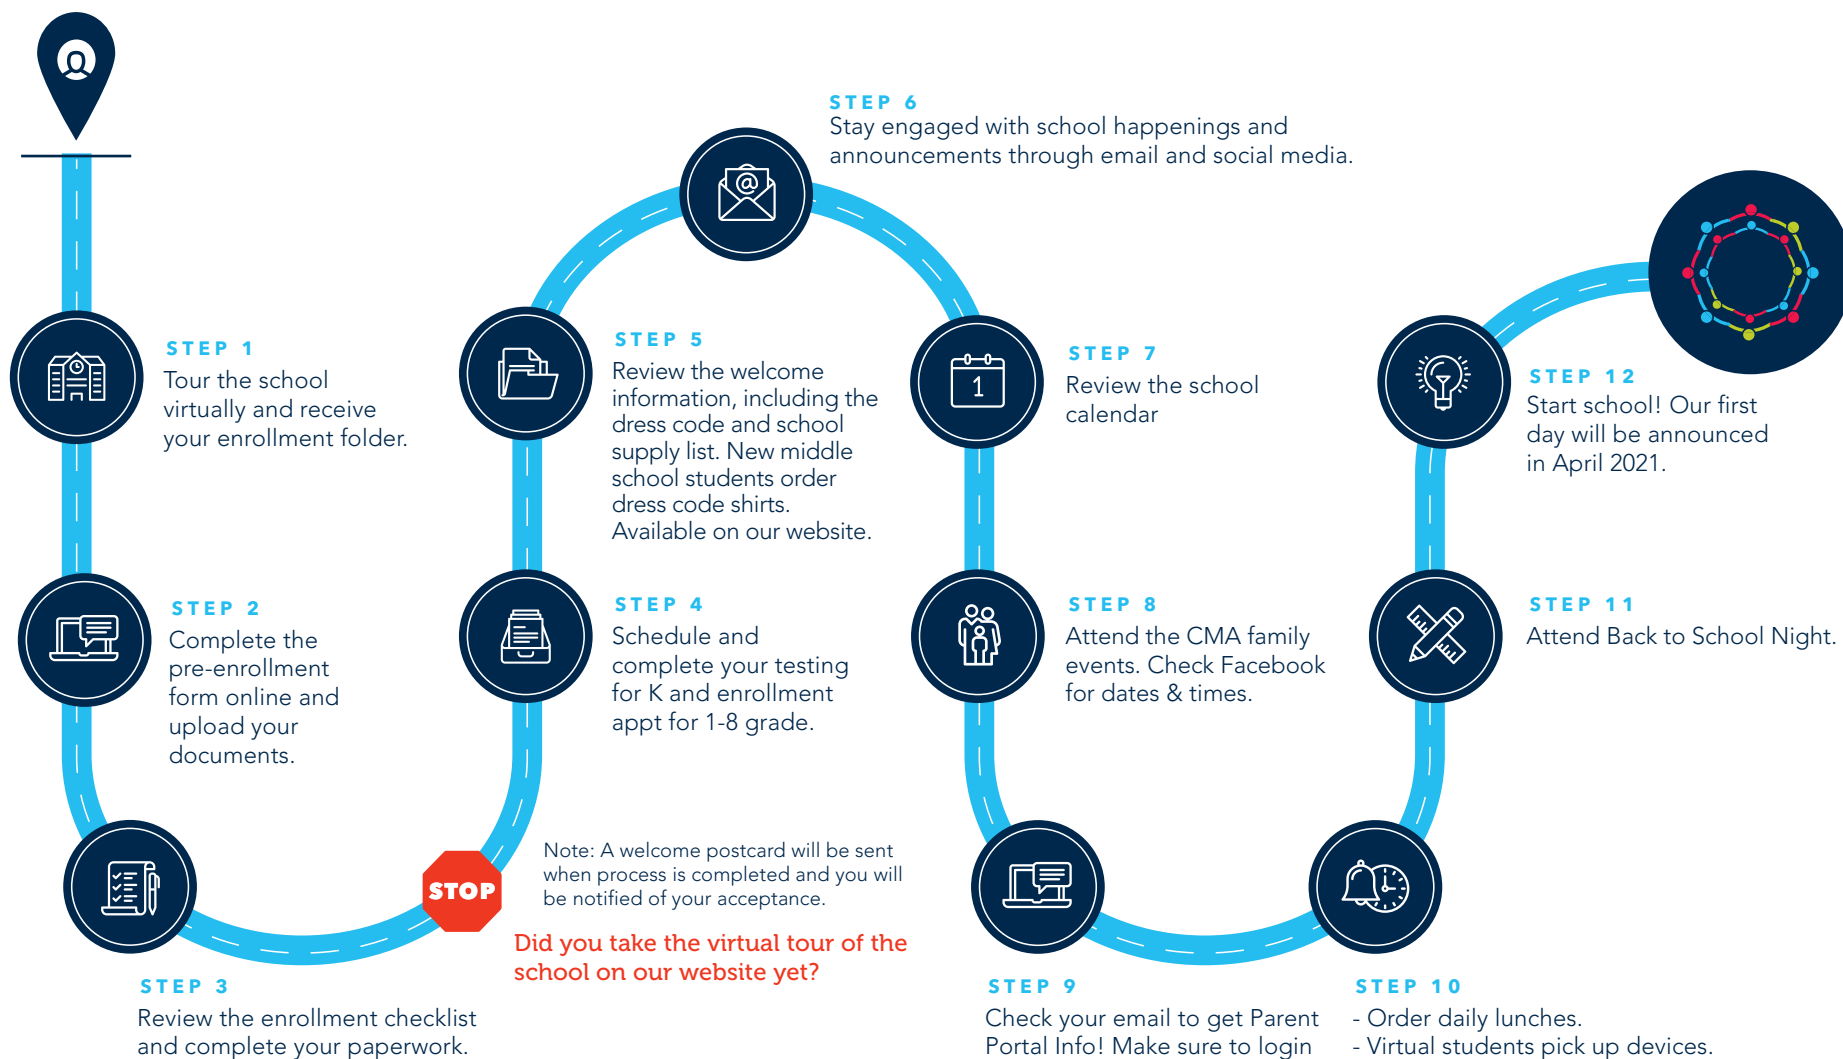

NEW STUDENT  
**ENROLLMENT JOURNEY**

**QUESTIONS?**

Contact Laura Grefke at [LauraGrefke@ChoiceSchools.com](mailto:LauraGrefke@ChoiceSchools.com)