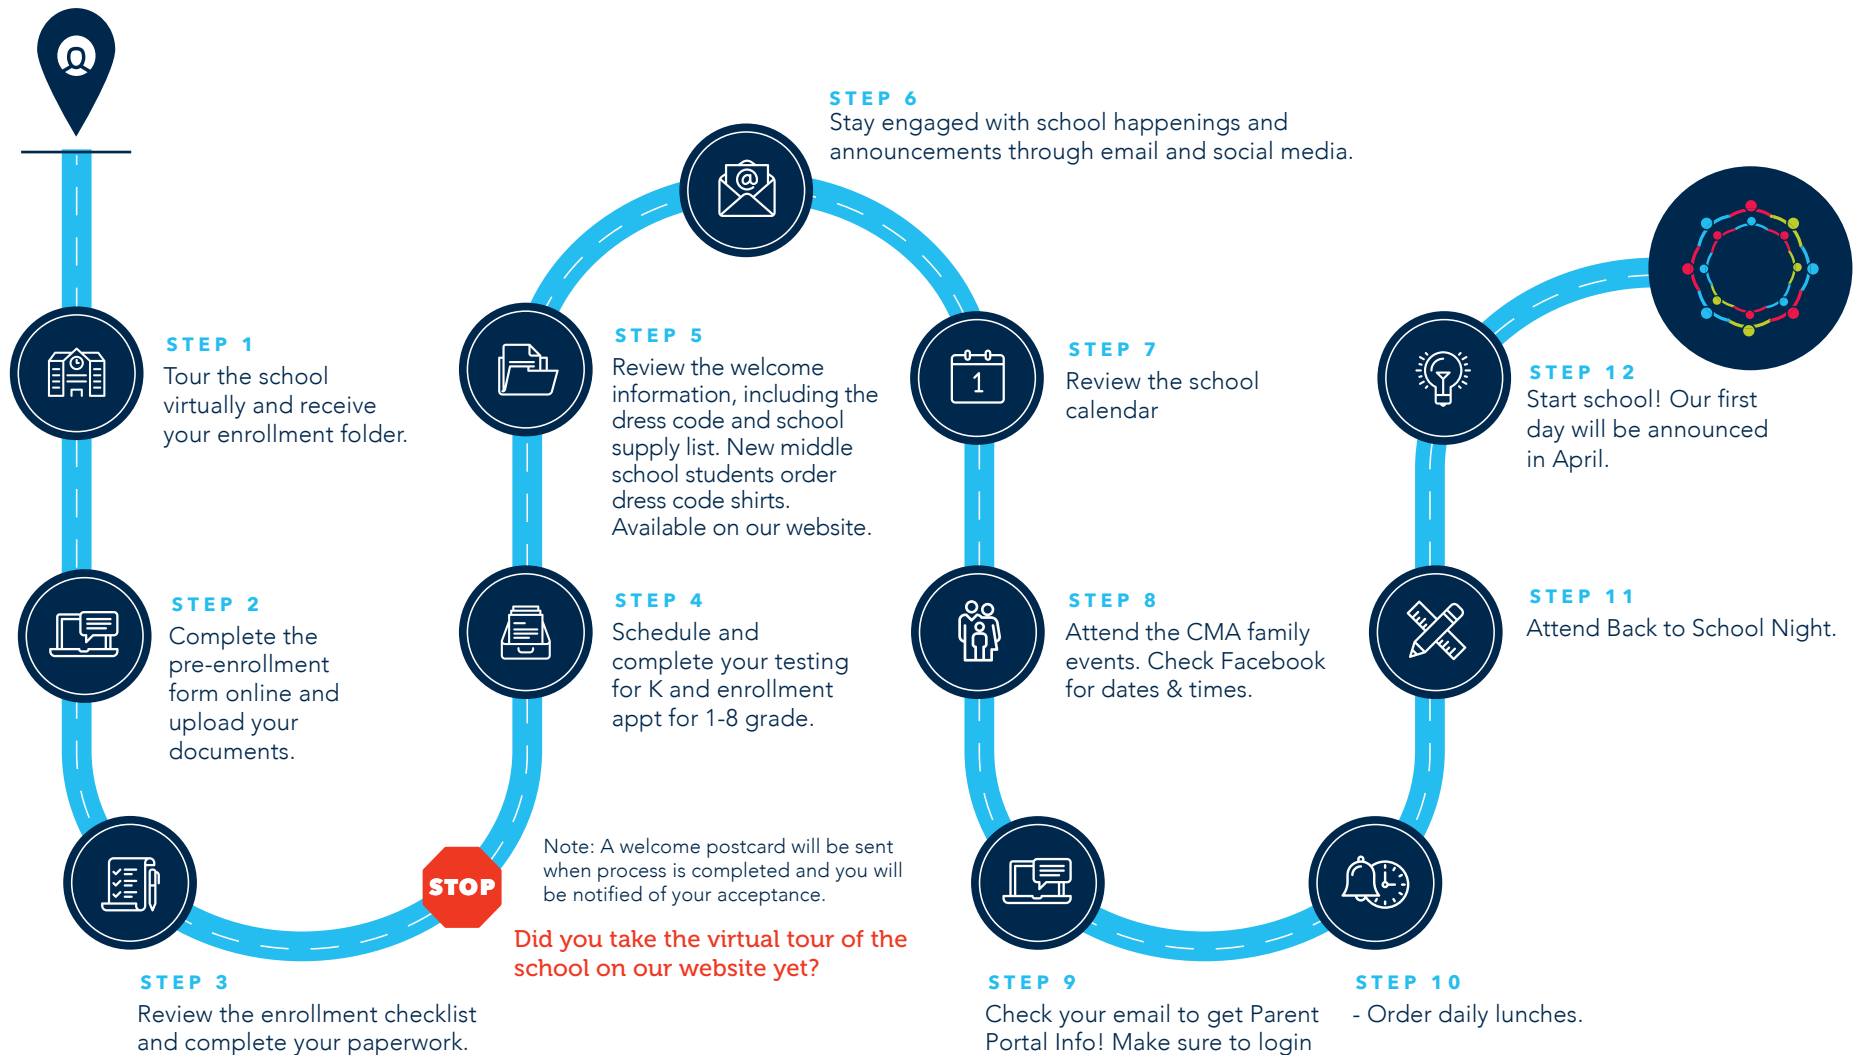

NEW STUDENT
ENROLLMENT JOURNEY

QUESTIONS?

Contact Laura Grefke at LauraGrefke@ChoiceSchools.com