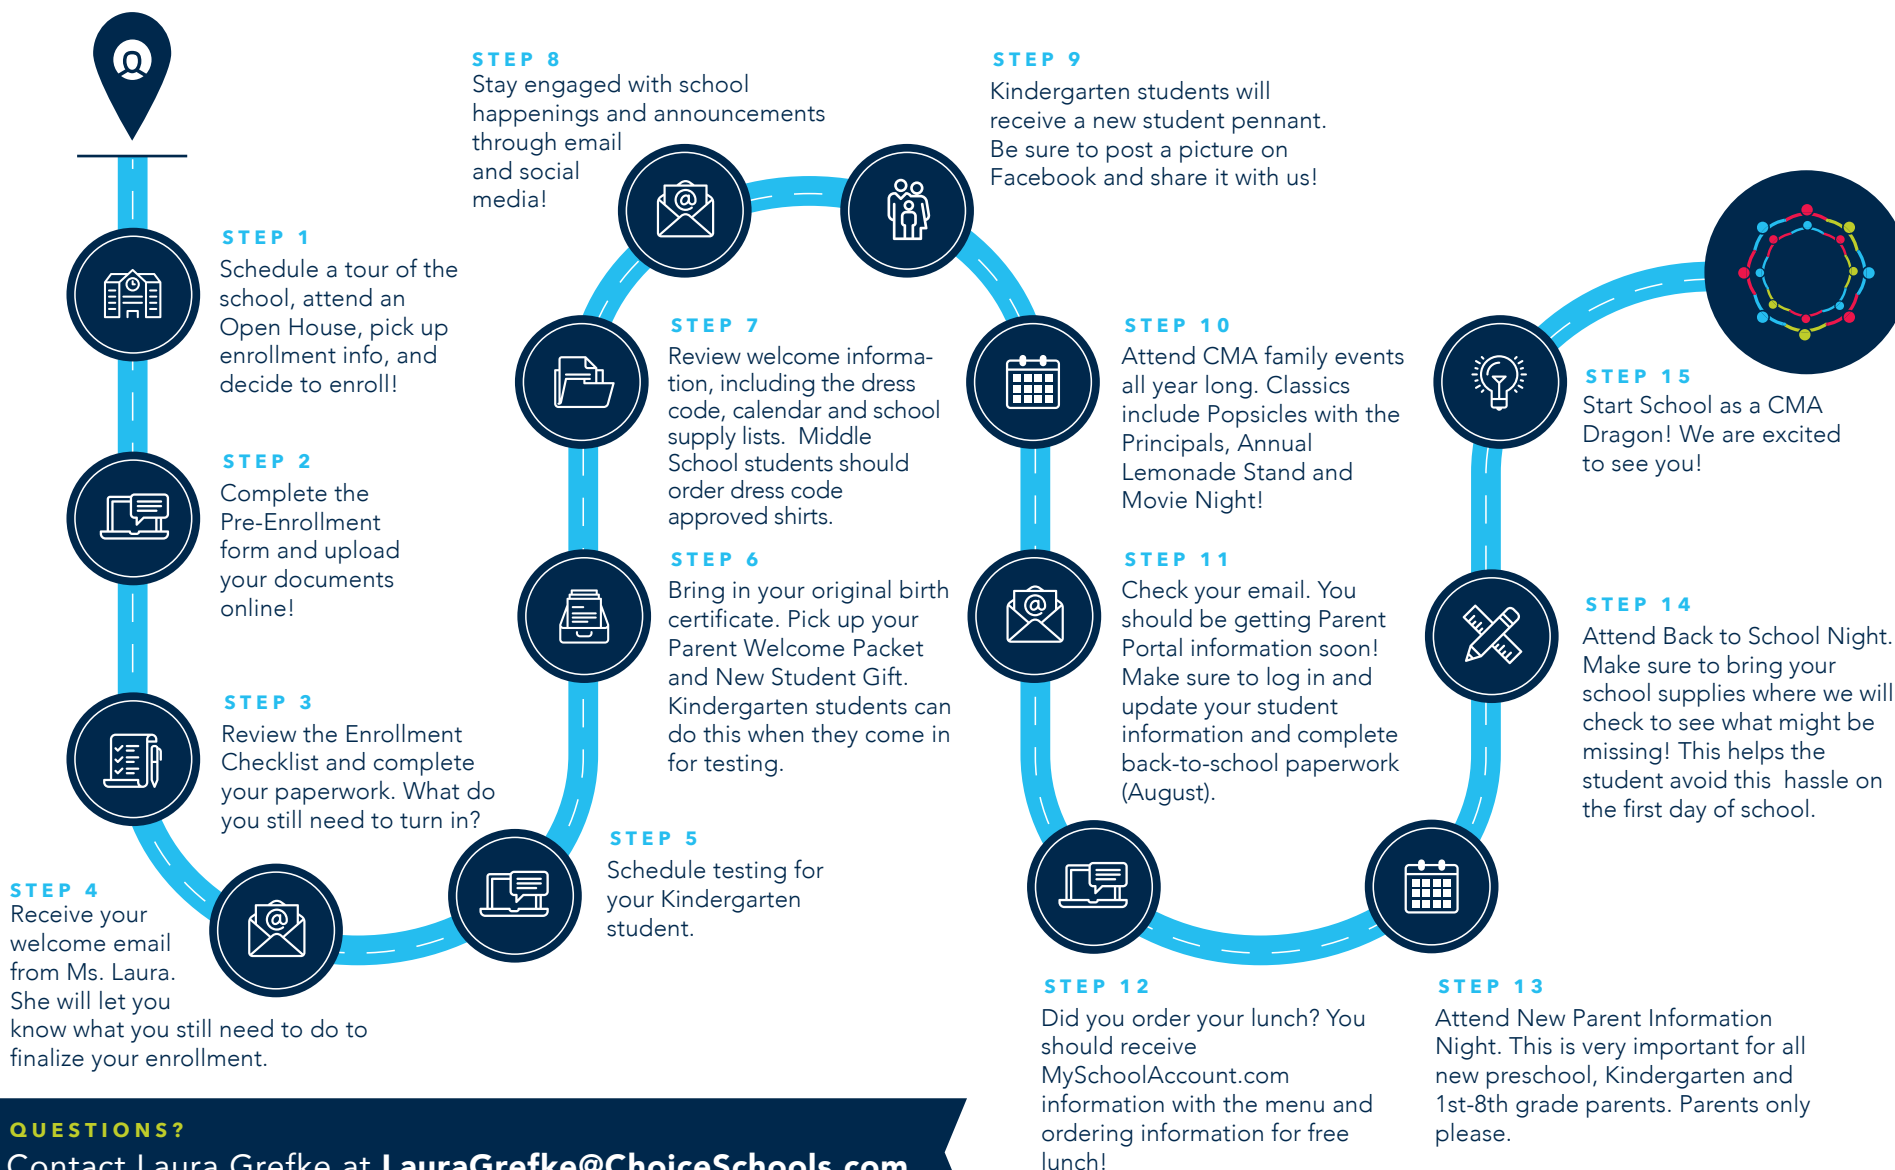

NEW STUDENT
ENROLLMENT JOURNEY

QUESTIONS?

Contact Laura Grefke at LauraGrefke@ChoiceSchools.com